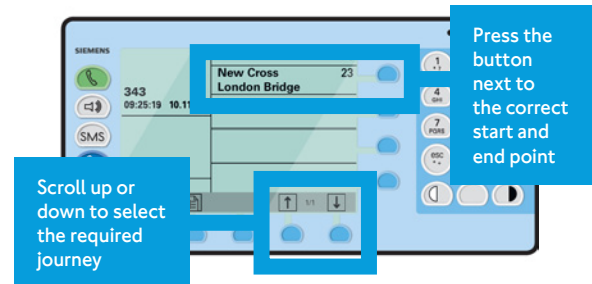

3. Select the details for your return trip