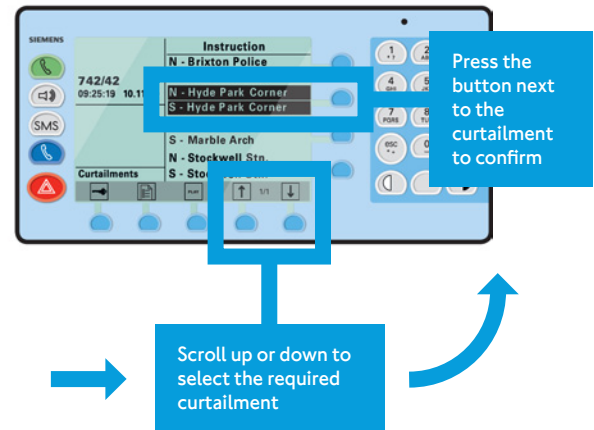

Using your mobile data terminal (MDT)

On rare occasions you may log on to your ticket machine and see the following screen on your MDT. It is important that you follow this process to ensure your next-stop announcements work and that you have proper radio communications with your garage.

1. Enter a Route variant

2. Select where your journey starts and where it ends

3. Select the details for your return trip

Driver-entered curtailments

If you need to enter a curtailment, proceed as follows:
After a short while you will get a confirmation screen: