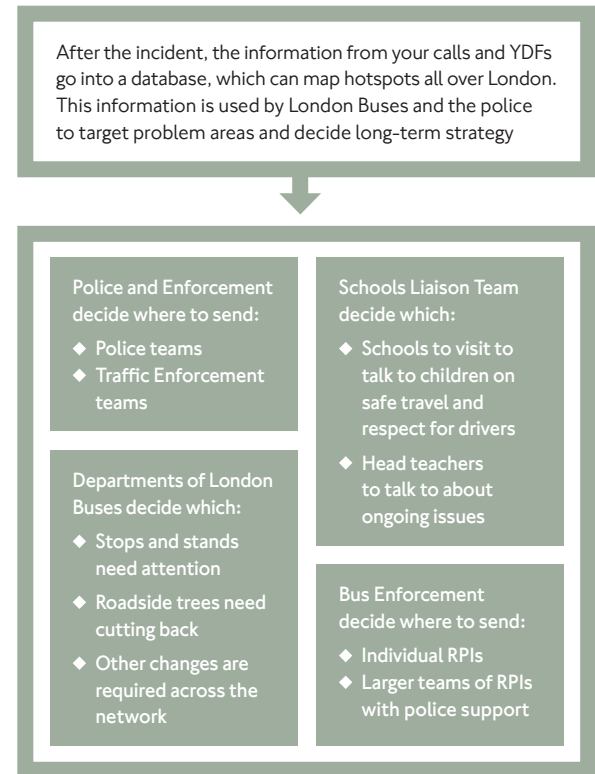

Your call to CentreComm

After the incident, the information from your calls and YDFs go into a database, which can map hotspots all over London. This information is used by London Buses and the police to target problem areas and decide long-term strategy

Police and Enforcement decide where to send:

- Police teams
- Traffic Enforcement teams

Departments of London Buses decide which:

- Stops and stands need attention
- Roadside trees need cutting back
- Other changes are required across the network

Schools Liaison Team decide which:

- Schools to visit to talk to children on safe travel and respect for drivers
- Head teachers to talk to about ongoing issues

Bus Enforcement decide where to send:

- Individual RPIs
- Larger teams of RPIs with police support