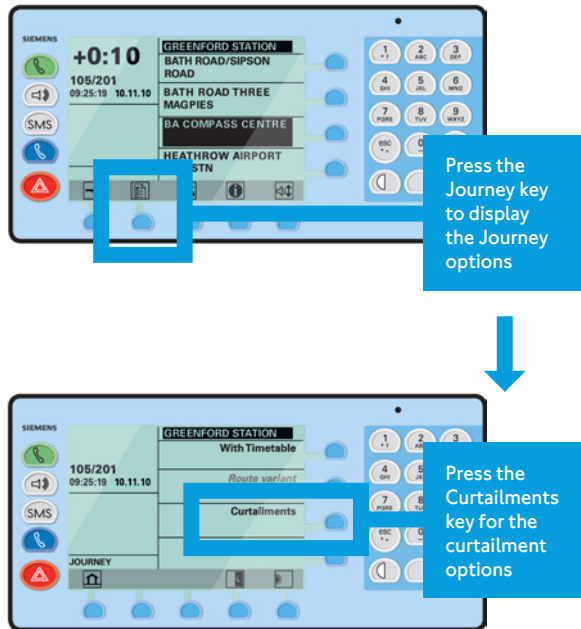

Using your mobile data terminal (MDT)

On rare occasions you may log on to your ticket machine and see the following screen on your MDT. It is important that you follow this process to ensure your next-stop announcements work and that you have proper radio communications with your garage.

1. Enter a Route variant

2. Select where your journey starts and where it ends

3. Select the details for your return trip

Driver-entered curtailments

If you need to enter a curtailment, proceed as follows:
After a short while you will get a confirmation screen: