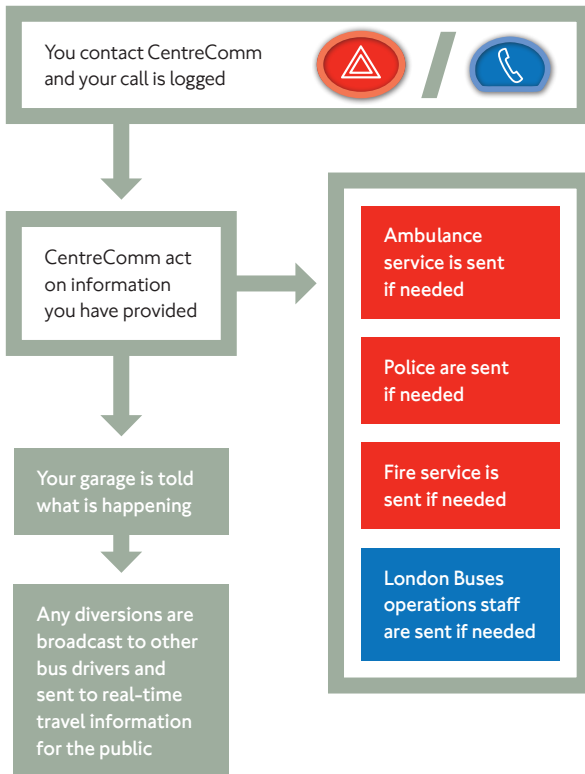

Your call to CentreComm

After the incident, the information from your calls and YDFs go into a database, which can map hotspots all over London. This information is used by London Buses and the police to target problem areas and decide long-term strategy

Police and Enforcement decide where to send:

- Police teams
- Traffic Enforcement teams

Departments of London Buses decide which:

- Stops and stands need attention
- Roadside trees need cutting back
- Other changes are required across the network

Schools Liaison Team decide which:

- Schools to visit to talk to children on safe travel and respect for drivers
- Head teachers to talk to about ongoing issues

Bus Enforcement decide where to send:

- Individual RPIs
- Larger teams of RPIs with police support